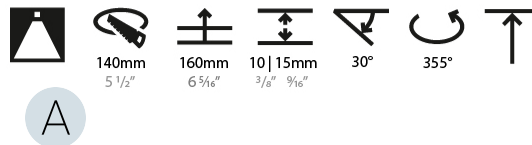

GENERAL

Series: Mechaniq Round Deep
Brand: Prolicht
Division: Architectural
Mounting Type: Recessed
Mounting Location: Ceiling
Subcategory: Downlight

PHYSICAL

Shape: Round
Diameter (mm): 150
Diameter (in): 5 7/8
Height (mm): 139
Height (in): 5 1/2
Min. Recessing Depth (mm): 160
Min. Recessing Depth (in): 6 5/16
Weight (kg): 0.907
Weight (lbs): 2
Fixture Finish: SSR / BKV / CWI / CRY / HAB / UFT / ITA / RUA / FTG / MYG / LOD / PUS / FRO / FUP / KIA / POP / BLS / SPG / MEY / GOH / GUM / CHC / COM / ABZ / JAG / OBR / MOS / ROR
Fixture Material: Aluminum Die Cast
Cut-out Measurements: 140mm / 5 1/2"

ELECTRICAL

Lamp Type: LED (Zhaga Standard)
Total Output Wattage (W): 12 / 15
Dimming: Tri-Mode (Non-Dimming and Phase Dimming (120Vac only) and 0-10V Dimming)
Driver Included: No
Driver Location: Recessed Housing
Driver Type: Constant Current - Universal
Housing: See components
Input Voltage (V): 120 - 277
Constant Current (MA): 350

LED

Number of LEDs: 1
Color Temperature (°K): 2700 / 3000 / 3500 / 4000
Max. Delivered Lumen (lm): 830 / 930 / 1010 / 1030
CRI: >90 CRI
Lamp Life (hrs): 50000

OPTICAL

Reflector: 8
Adjustability: Rotational 355°; Tilt 30°

RATINGS AND CERTIFICATIONS

Certified By: Certified for North American Standards
IP rating: IP20