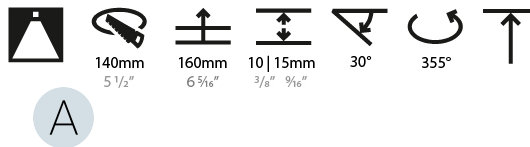

GENERAL

Series: Mechaniq Round Deep
Brand: Prolicht
Division: Architectural
Mounting Type: Recessed
Mounting Location: Ceiling
Subcategory: Downlight

PHYSICAL

Shape: Round
Diameter (mm): 150
Diameter (in): 5 7/8
Height (mm): 139
Height (in): 5 1/2
Ceiling Thickness (mm): 10 / 12.5 / 15
Ceiling Thickness (in): 3/8 or 1/2 or 9/16
Min. Recessing Depth (mm): 160
Min. Recessing Depth (in): 6 5/16
Light Distribution: Adjustable / Downlight
Weight (kg): 0.907
Weight (lbs): 2
Fixture Finish: SSR / BKV / CWI / CRY / HAB / UFT / ITA / RUA / FTG / MYG / LOD / PUS / FRO / FUP / KIA / POP / BLS / SPG / MEY / GOH / GUM / CHC / COM / ABZ / JAG / OBR / MOS / ROR
Fixture Material: Aluminum Die Cast
Cut-out Measurements: 140mm / 5 1/2"

ELECTRICAL

Lamp Type: LED (Zhaga Standard)
Total Output Wattage (W): 26.4
Dimming: Tri-Mode (Non-Dimming and Phase Dimming (120Vac only) and 0-10V Dimming)
Driver Included: No
Driver Location: Recessed Housing
Driver Type: Constant Current - Universal
Housing: See components
Input Voltage (V): 120 - 277
Constant Current (MA): 700

LED

Number of LEDs: 1
Color Temperature (°K): 2700 / 3000 / 3500 / 4000
Max. Delivered Lumen (lm): 2960 / 3030 / 3185 / 3250
CRI: >90 CRI
Lamp Life (hrs): 50000

OPTICAL

Reflector°: 18 / 26 / 40
Adjustability: Rotational 355°, Tilt 30°

RATINGS AND CERTIFICATIONS

Certified By: Certified for North American Standards
IP rating: IP20