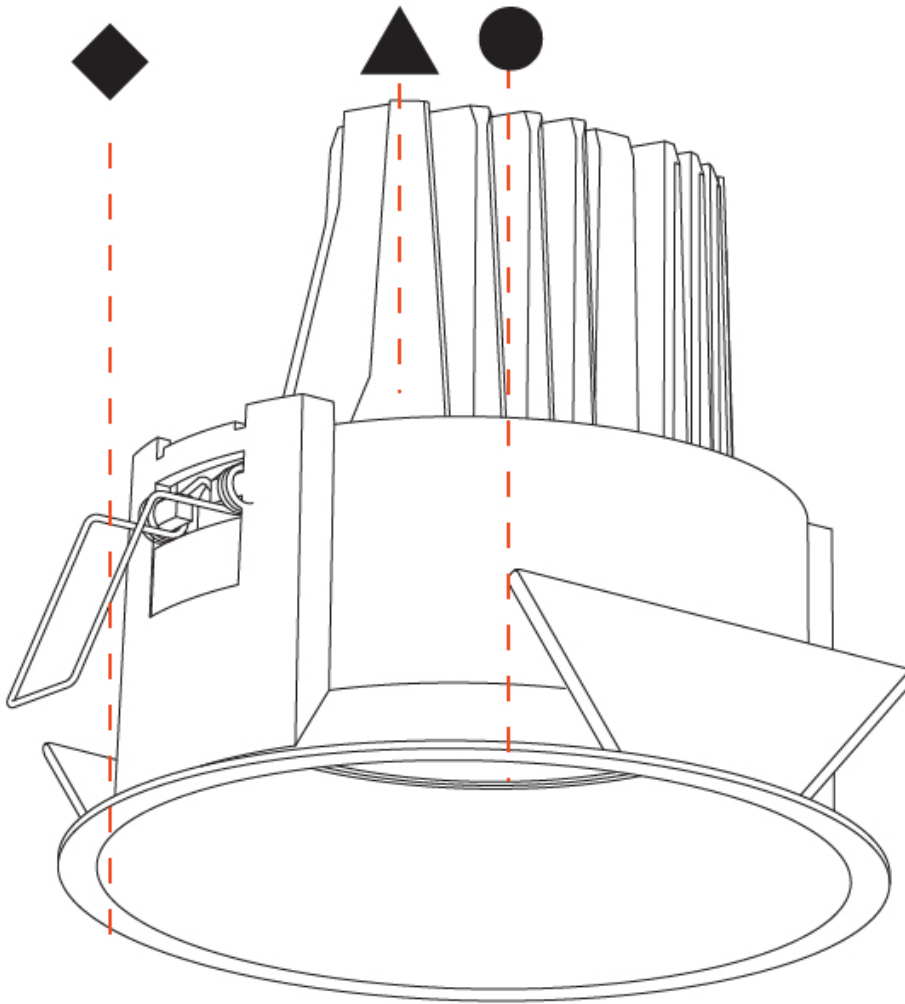

MECHANIQ ROUND DEEP RECESSED

A35061-

PROJECT	_____
TYPE	_____
SPECIFIER	_____
QUANTITY	_____
DATE	_____